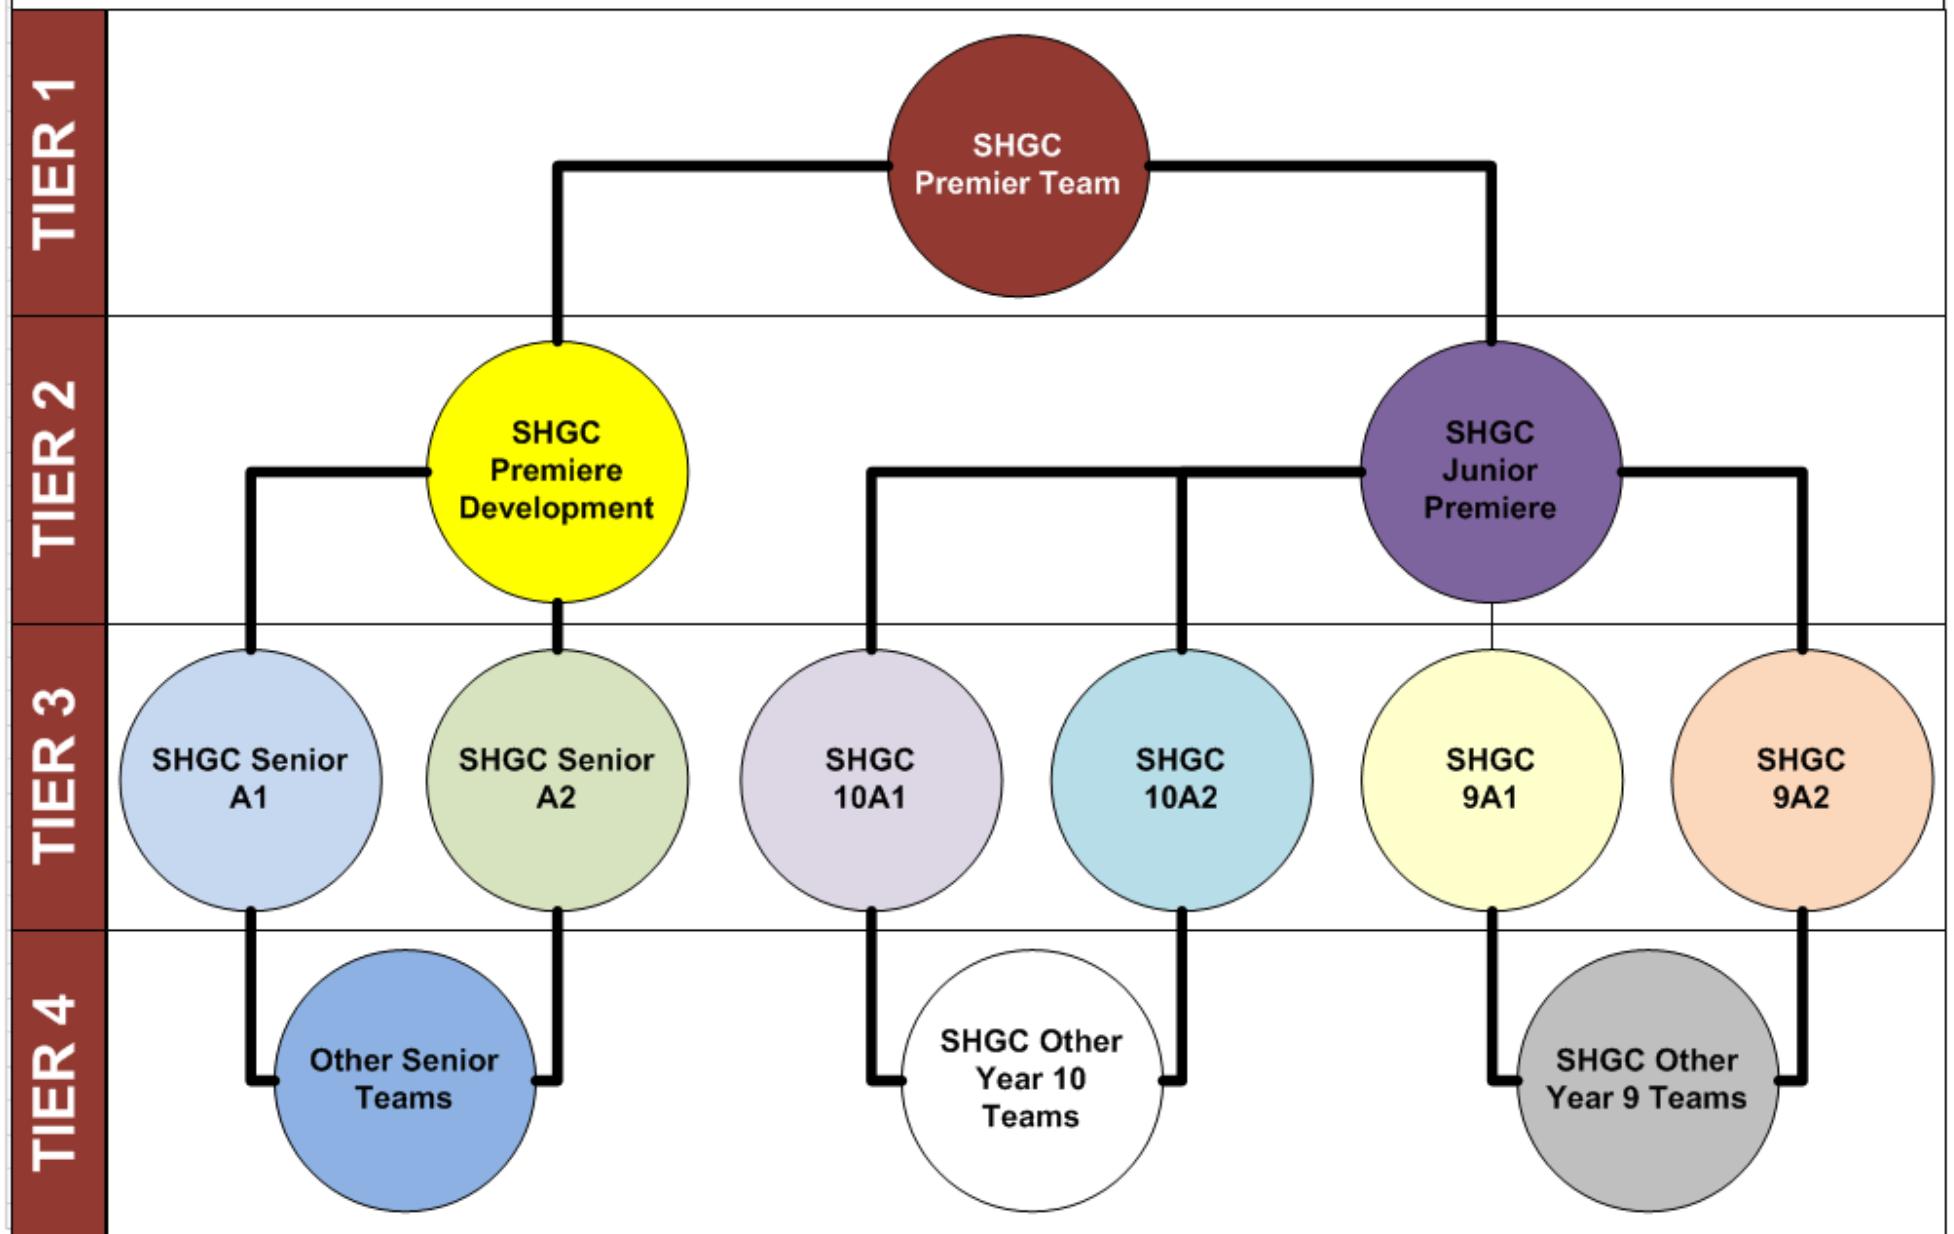

Sacred Heart Girls College Draft Netball Structure – Planning Day 2/11/2014

Sacred Heart Girls College Draft Netball Structure – Planning Day 2/11/2014

TIER 1	<ul style="list-style-type: none">• Skill Levels• Fitness Levels• Experience Level• Coachability• Attitude• Cognitive• Relationship / Team Work
TIER 2	<ul style="list-style-type: none">• Skill Levels• Fitness Levels• Experience Level• Coachability• Attitude• Cognitive• Relationship / Team Work
TIER 3	<ul style="list-style-type: none">• Fitness Levels• Coachability• Attitude• Relationship / Team Work
TIER 4	<ul style="list-style-type: none">• Enjoyment• Fun• Attitude• Relationship / Team Work