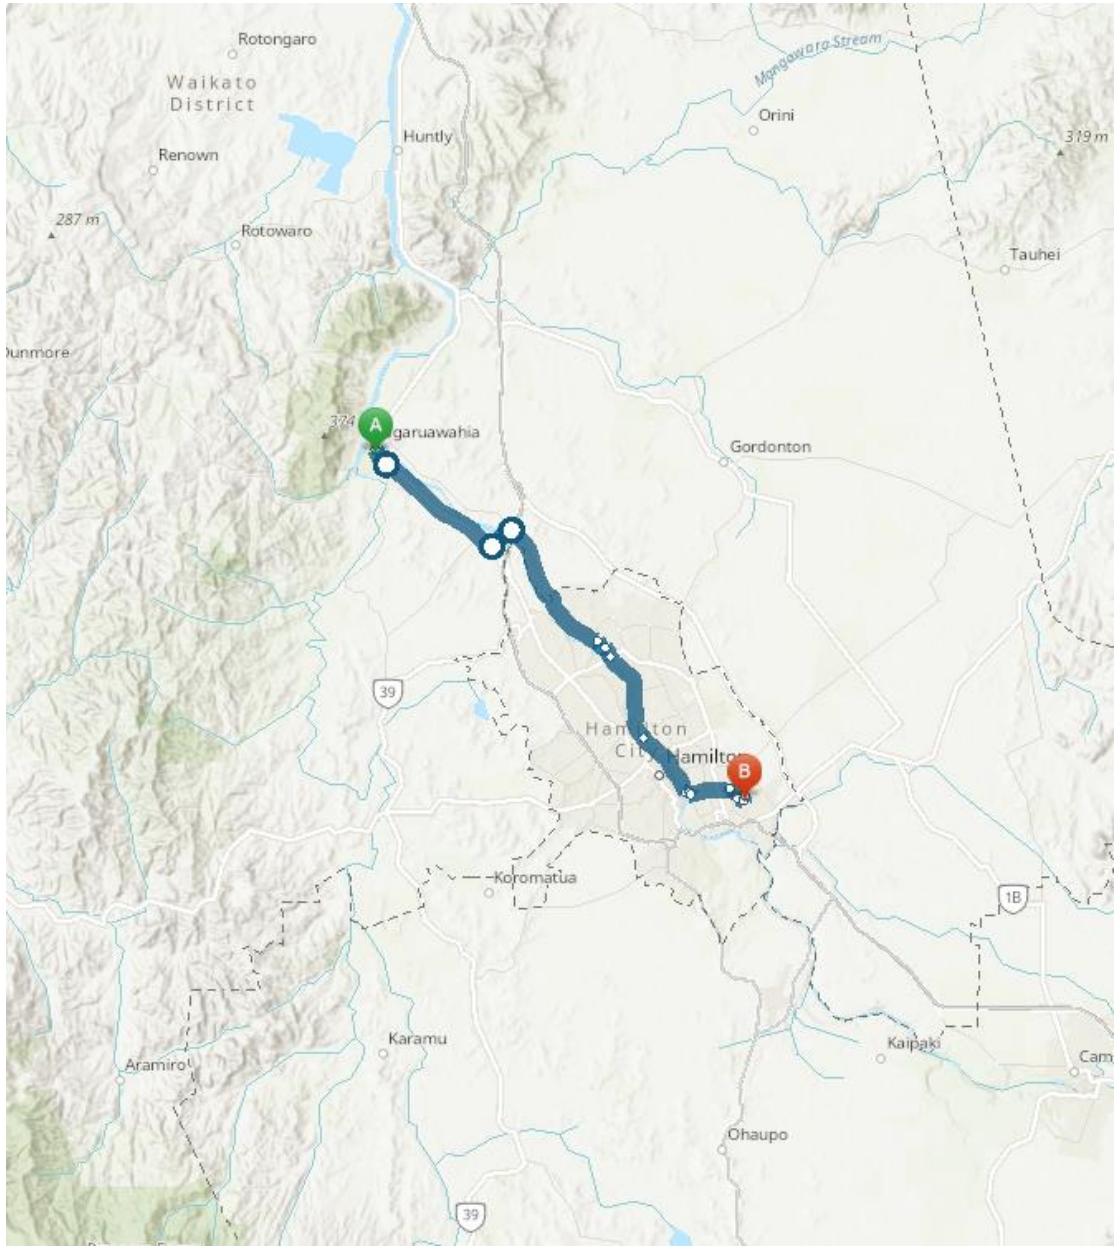

Route D030512

Route Details

- 28.46 minutes
- 23,897.46 meters

Directions

1.  Start at 92 Great South Rd - public bus stop near Newcastle St / Princess St intersection.
2.  Go southeast on Great South Rd toward Galileo St
3.  Continue southeast on Great South Rd
4.  At the traffic light, turn left on Horotiu Bridge Rd
5.  Continue northeast on Horotiu Bridge Rd
6.  At the stop sign, turn right on River Rd
7.  Continue southeast on River Rd
8.  At the roundabout, take the third exit toward City Centre
9.  At the roundabout, take the third exit toward City Centre (SH 8)
10.  At the traffic light, continue forward on River Rd
11.  Arrive at Waikato Diocesan School for Girls
12.  Continue on River Rd
13.  At the roundabout, take the second exit onto River Rd
14.  Turn left on Anzac Pde
15.  Turn right before the Church on Grey St
16.  Turn left before the Anz Bank on Clyde St
17.  Arrive at Sacred Heart Girls' College, 52 Clyde St, Hamilton East, Hamilton, 3216, NZL, on the right
18.  Continue east on Clyde St
19.  At the roundabout, take the second exit onto Knighton Rd (10)
20.  Turn right on Helena Rd
21.  Turn left on Edinburgh Rd
22.  Turn left on Hillcrest Rd

23.  Finish at St John's College, 85 Hillcrest Rd, Hillcrest, Hamilton, 3216, NZL, on the left