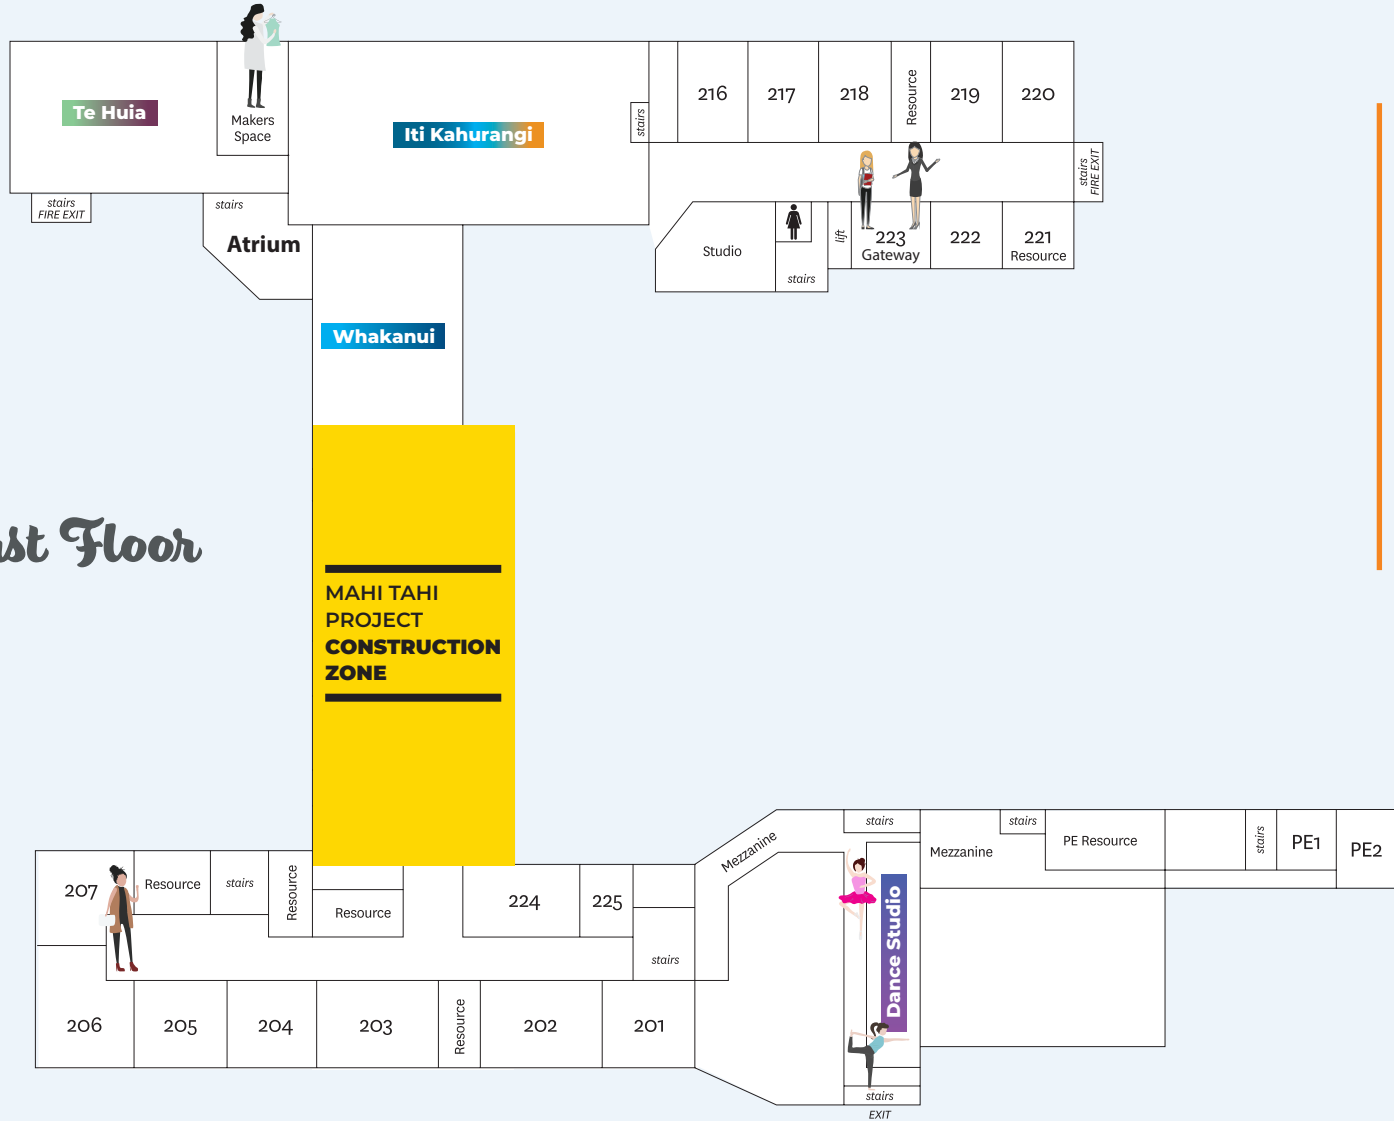

Firth Street

Clyde Street

Cook Street

**MAHI TAHI PROJECT  
CONSTRUCTION ZONE**

# Ground Floor

# First Floor

TAKE HEED THE  
**STRENGTH  
 & DIGNITY  
 OF WOMEN**

*Me aro koe ki te hā o Hineahuone*

# Entrances into SHGC during construction