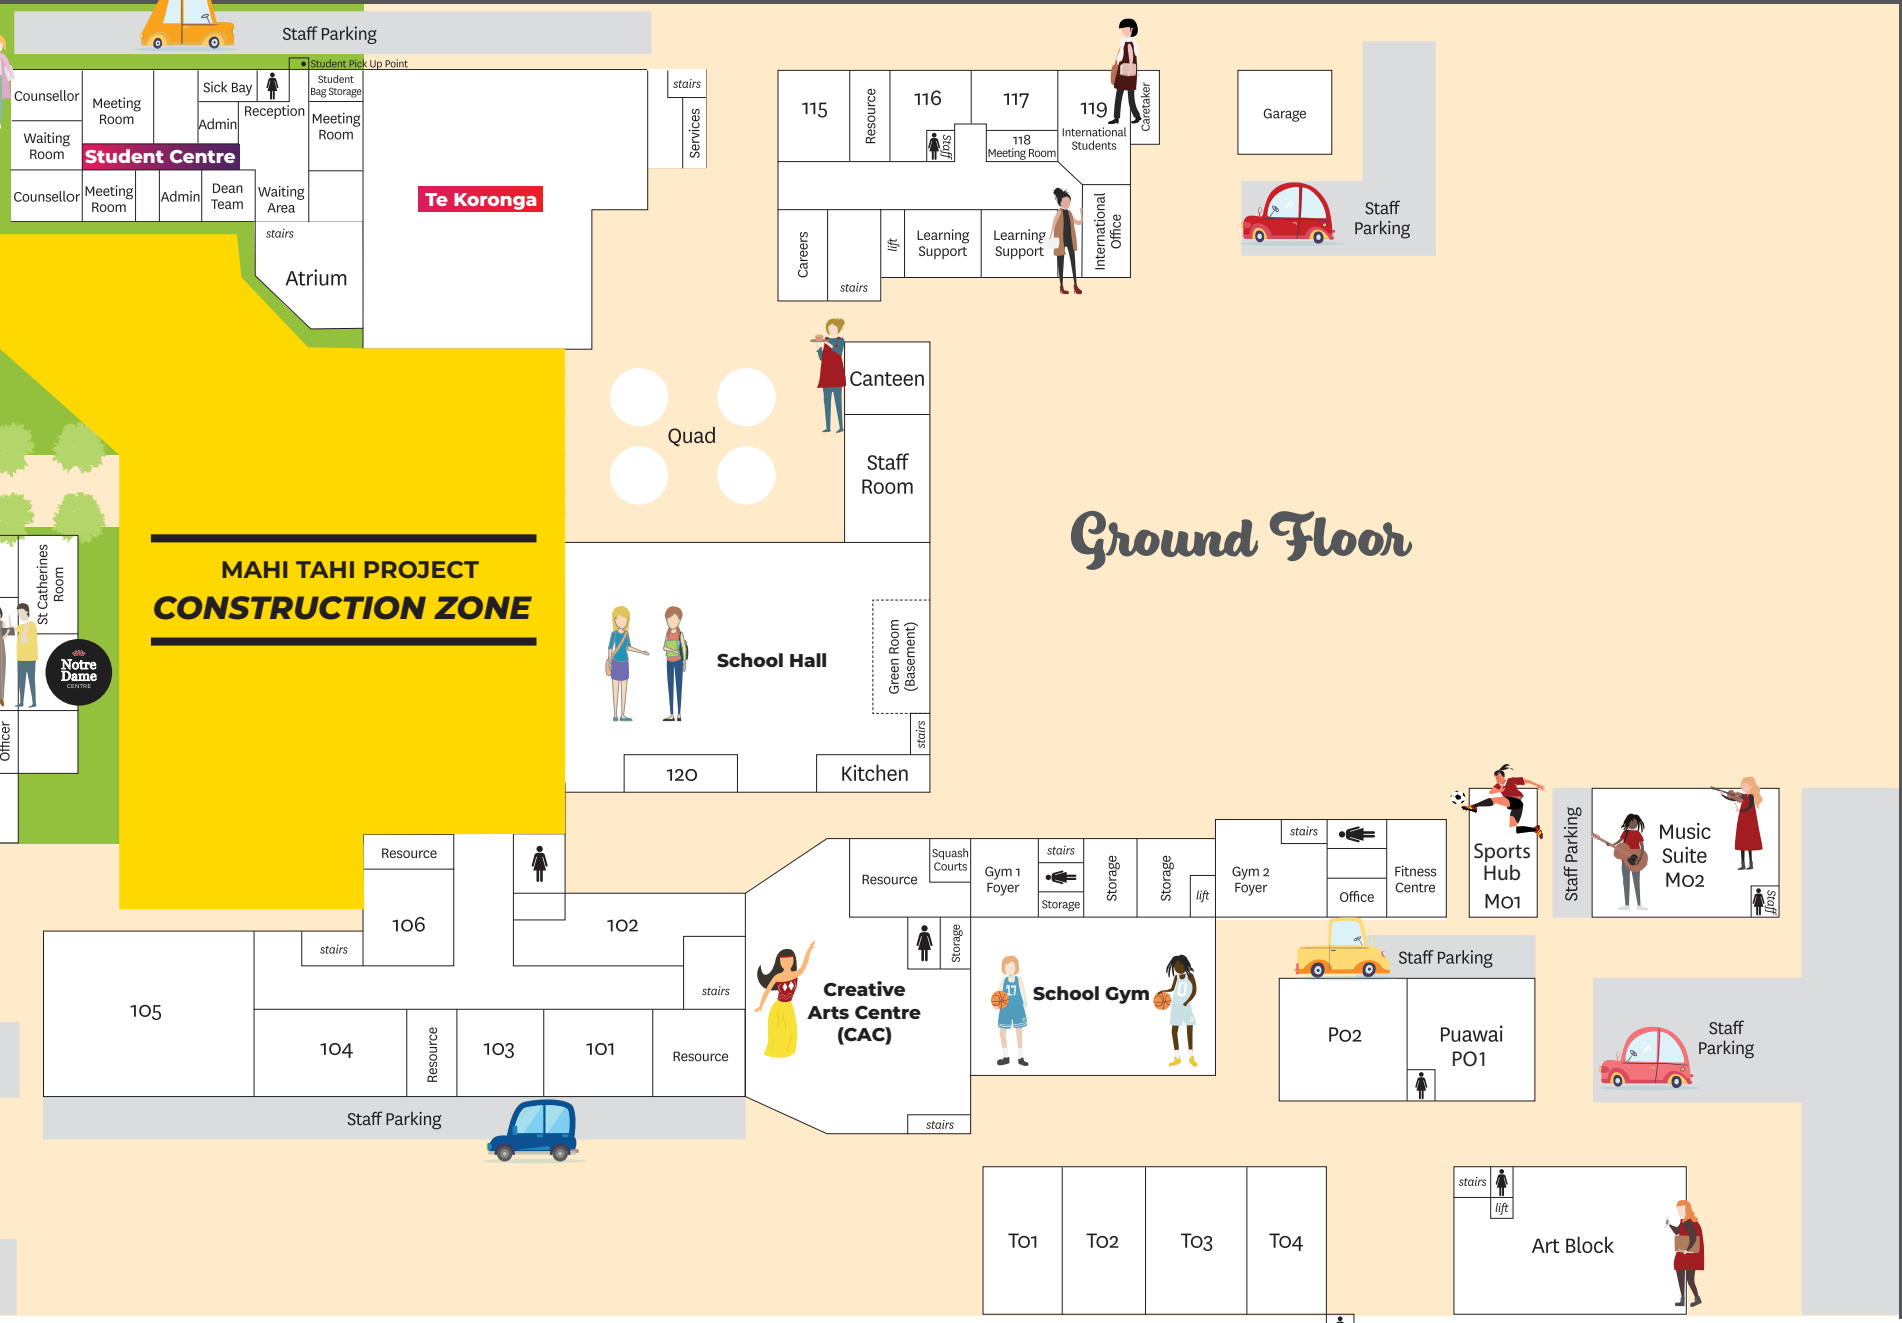

Firth Street

Clyde Street

Cook Street

**MAHI TAHI PROJECT  
CONSTRUCTION ZONE**

# Ground Floor

# First Floor

TAKE HEED THE  
**STRENGTH  
 & DIGNITY  
 OF WOMEN**

*Me aro koe ki te hā o Hineahuone*

# Entrances into SHGC during construction