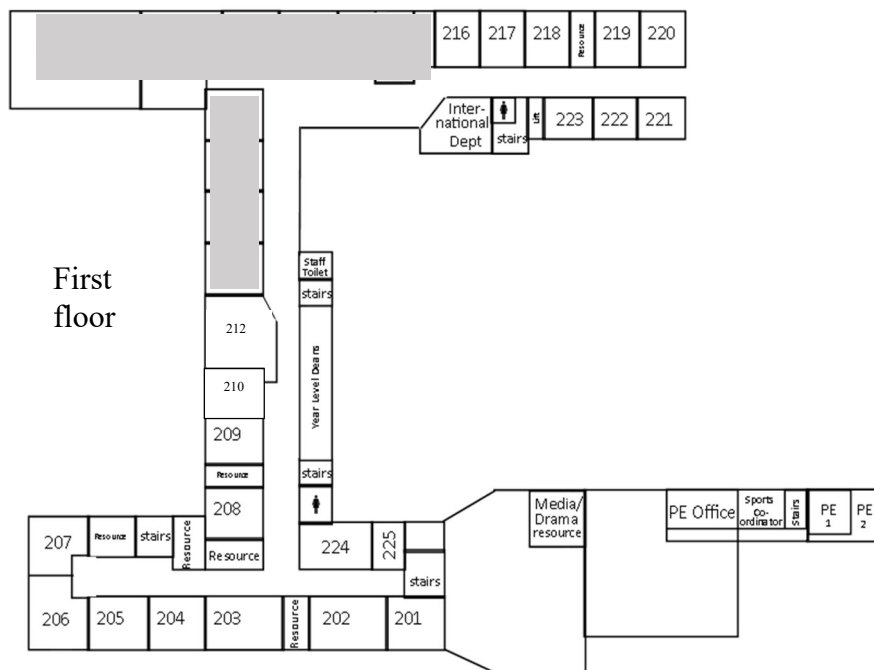

Sacred Heart
Girls' College
HAMILTON

Firth Street

= Construction Zone

First floor

Clyde Street

SCHOOL

Cook Street

Ground floor

St Catherines Room

Admin

- SLT
- Accounts
- Business Mgr
- Ssystems Mgr

Temp1

Temp2

Art Block & Library

Grey Street