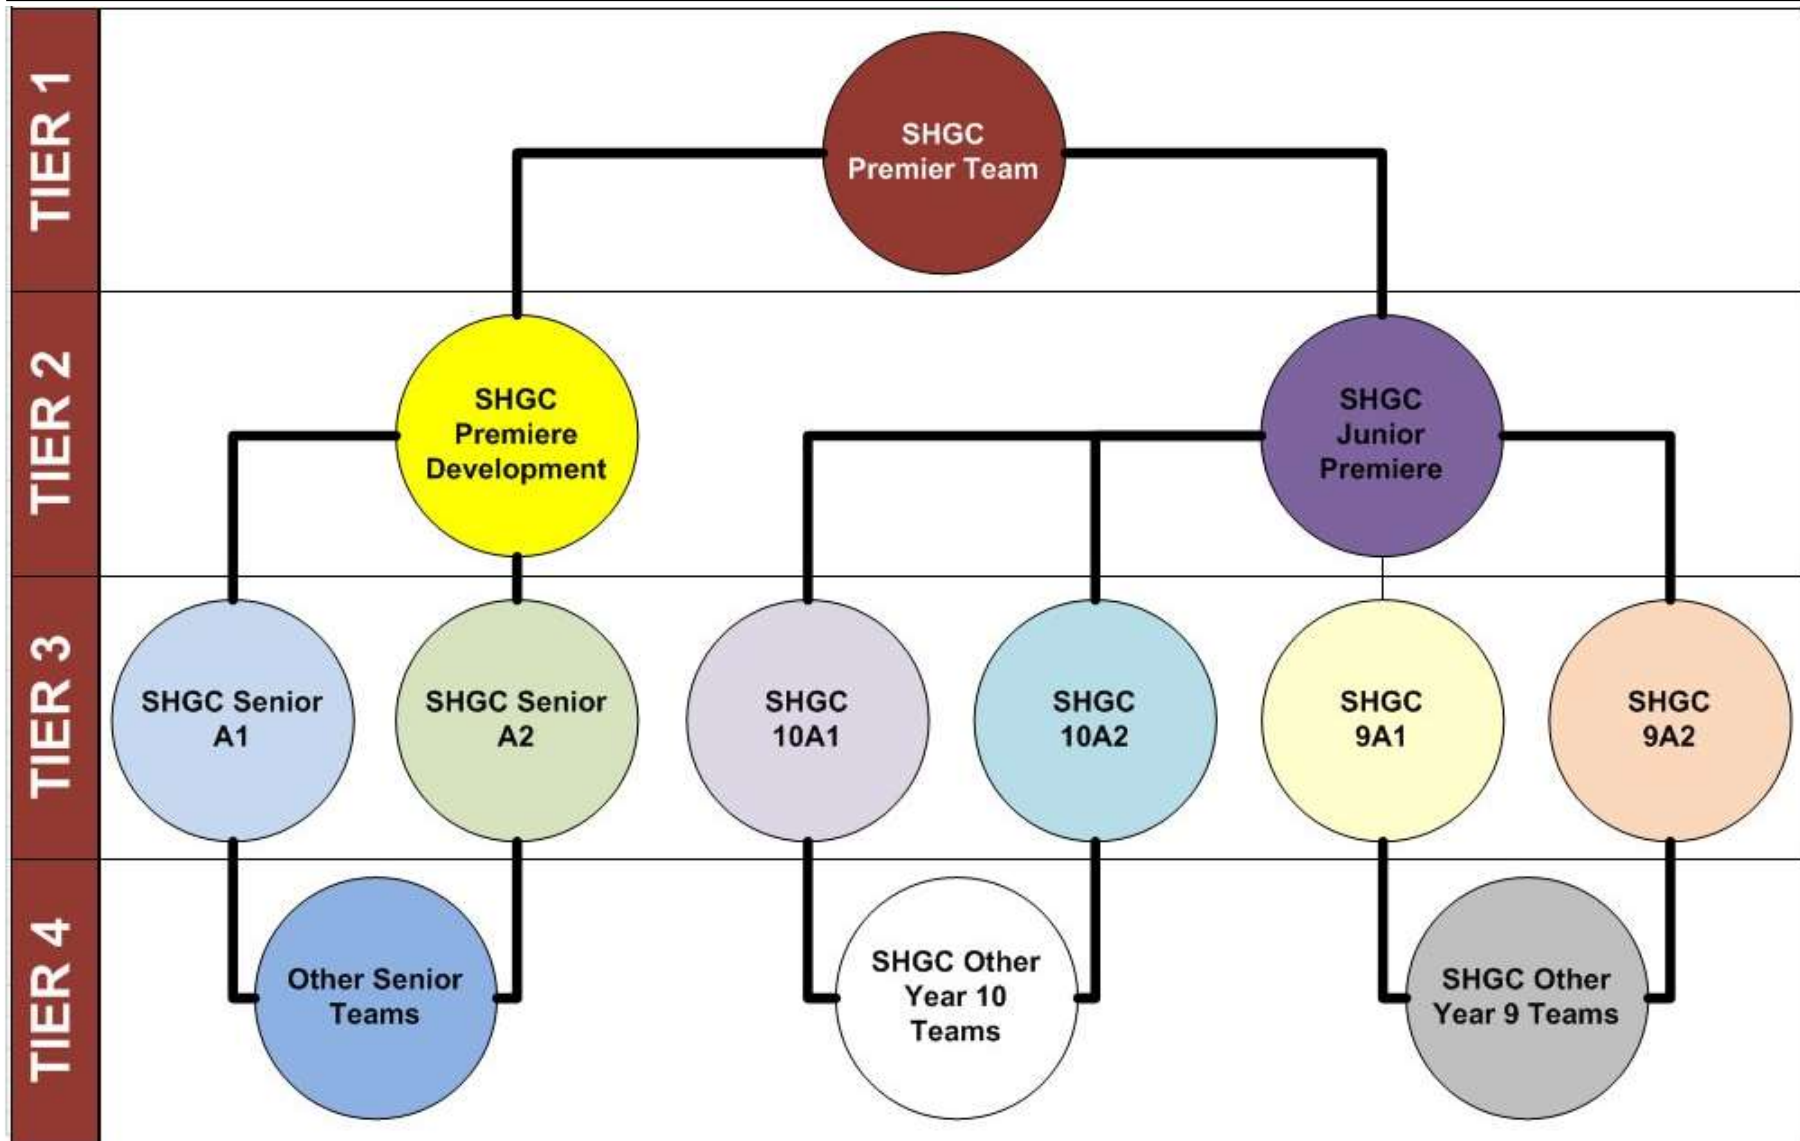

Sacred Heart Girls' College Netball Structure

Sacred Heart Girls' College Netball Structure

TIER 1	<ul style="list-style-type: none">• Skill Levels• Fitness Levels• Experience Level• Coachability• Attitude• Cognitive• Relationship / Team Work
TIER 2	<ul style="list-style-type: none">• Skill Levels• Fitness Levels• Experience Level• Coachability• Attitude• Cognitive• Relationship / Team Work
TIER 3	<ul style="list-style-type: none">• Fitness Levels• Coachability• Attitude• Relationship / Team Work
TIER 4	<ul style="list-style-type: none">• Enjoyment• Fun• Attitude• Relationship / Team Work